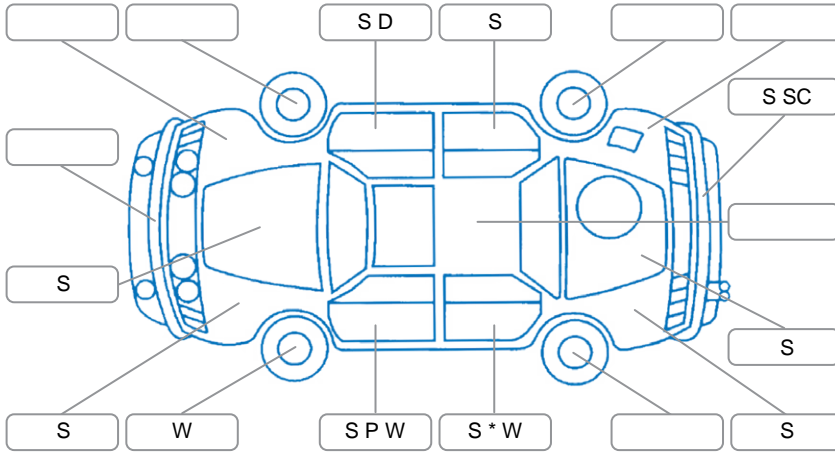

Report ID:	26,085,902	Version:	1
Created:	07 May 2026		

Make:	Holden	Model:	Equinox
Body Style:	SUV	Year:	2021
Rego No.:	NFM414	Rego Expiry:	10 Jan 2027
WoF Expiry:	14 Jan 2027	Odometer:	238,550 Kms
Good No.:	26085902	VIN:	3G0AX7EX9LS694146
Next Service:		Service History:	No

**Key**  
 S = Scratch    R = Rust    C = Crack    \* = Decals    W = Significant scuffs  
 D = Dent    PT = Paint defect    P = Pin dent    SC = Stone Chips

Note: some defects and blemishes may not be displayed in the diagram

### Body Inspection Comments

Holes in front and rear bumper

Conditions During Body Inspection

### Under Carriage and Under Bonnet Inspection Comments

Fwd  
 Bolt holes on drivers foot well that go right through to the underfloor