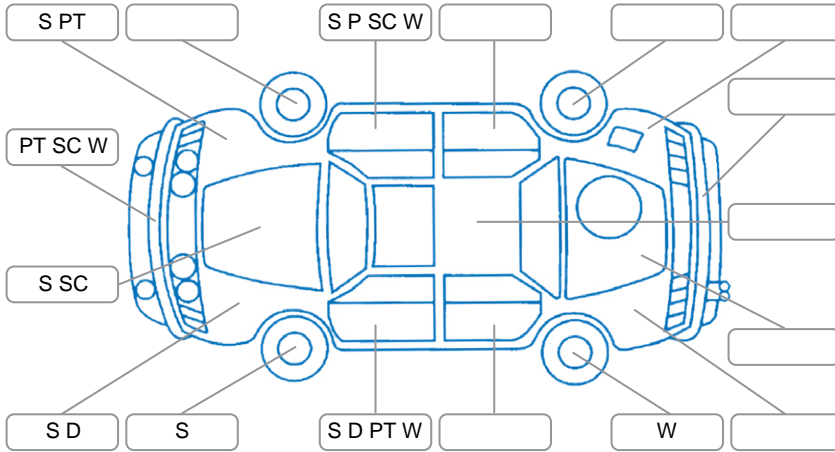

Report ID:	26,085,885	Version:	2
Created:	10 May 2026		

Make:	Mazda	Model:	Bt-50
Body Style:	Utility	Year:	2019
Rego No.:	MDH745	Rego Expiry:	06 Aug 2026
WoF Expiry:	22 May 2027	Odometer:	123,715 Kms
Good No.:	26085885	VIN:	MMOUR0YG100964239
Next Service:	129,000 Kms	Service History:	Yes

**Key**

S = Scratch    R = Rust    C = Crack    \* = Decals    W = Significant scuffs  
 D = Dent    PT = Paint defect    P = Pin dent    SC = Stone Chips

Note: some defects and blemishes may not be displayed in the diagram

**Body Inspection Comments**

damage on left side of front bumper

Conditions During Body Inspection

Dry

**Under Carriage and Under Bonnet Inspection Comments**

Rear-wheel drive

**Interior Comments**

Seats: all seats stained, drivers seat worn

Carpets: Good

Panels: Average

Dashboard: Good

**General Comments**

Road Conditions During Test Drive

Dry

Engine Timing Mechanism

Timing Chain