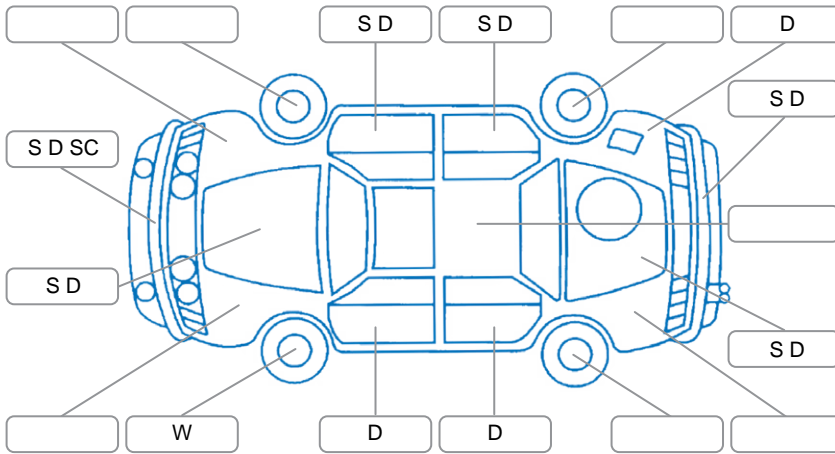

Report ID:	26,085,828	Version:	2
Created:	30 Apr 2026		

Make:	Nissan	Model:	NV350
Body Style:	Van	Year:	2019
Rego No.:	PFC58	Rego Expiry:	01 Apr 2026
WoF Expiry:	11 Mar 2026	Odometer:	109,935 Kms
Good No.:	26085828	VIN:	7AT0DH8RX21100845
Next Service:	97,268	Service History:	No

Key
 S = Scratch R = Rust C = Crack * = Decals W = Significant scuffs
 D = Dent PT = Paint defect P = Pin dent SC = Stone Chips

Note: some defects and blemishes may not be displayed in the diagram

Body Inspection Comments