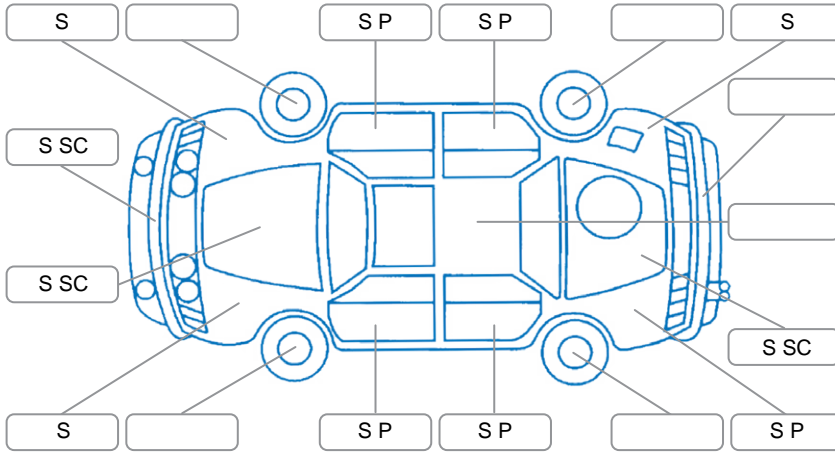

Report ID:	26,085,816	Version:	1
Created:	29 Apr 2026		

Make:	Mazda	Model:	Bt-50
Body Style:	Utility	Year:	2022
Rego No.:	PPJ718	Rego Expiry:	01 Nov 2026
WoF Expiry:	03 Oct 2026	Odometer:	103,416 Kms
Good No.:	26085816	VIN:	MP2TFS40JNT028678
Next Service:	113,000	Service History:	Yes

Key

S = Scratch R = Rust C = Crack * = Decals W = Significant scuffs
 D = Dent PT = Paint defect P = Pin dent SC = Stone Chips

Note: some defects and blemishes may not be displayed in the diagram

Body Inspection Comments

Large crack on windscreen

Conditions During Body Inspection

Dry

Under Carriage and Under Bonnet Inspection Comments

4wd

Interior Comments

Seats:	Good
Carpets:	Good
Panels:	Good
Dashboard:	Good

General Comments