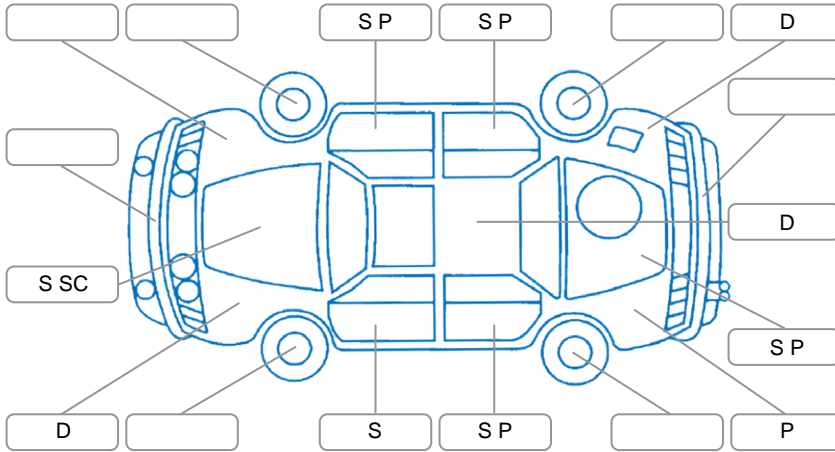

Report ID:	26,085,800	Version:	1
Created:	30 Apr 2026		

Make:	Ford	Model:	Ranger
Body Style:	Utility	Year:	2022
Rego No.:	NZE977	Rego Expiry:	26 Jul 2026
WoF Expiry:	28 Jan 2027	Odometer:	212,739 Kms
Good No.:	26085800	VIN:	MNAUMFF50MW187641
Next Service:	210,000 Kms	Service History:	Yes

Key

S = Scratch R = Rust C = Crack * = Decals W = Significant scuffs
 D = Dent PT = Paint defect P = Pin dent SC = Stone Chips

Note: some defects and blemishes may not be displayed in the diagram

Body Inspection Comments

Stone chips in front windscreen
 Left side running board damaged

Conditions During Body Inspection

Dry

Under Carriage and Under Bonnet Inspection Comments

4WD

Interior Comments

Seats:	Stains, wear on drivers seat
Carpets:	Good
Panels:	Good
Dashboard:	Good