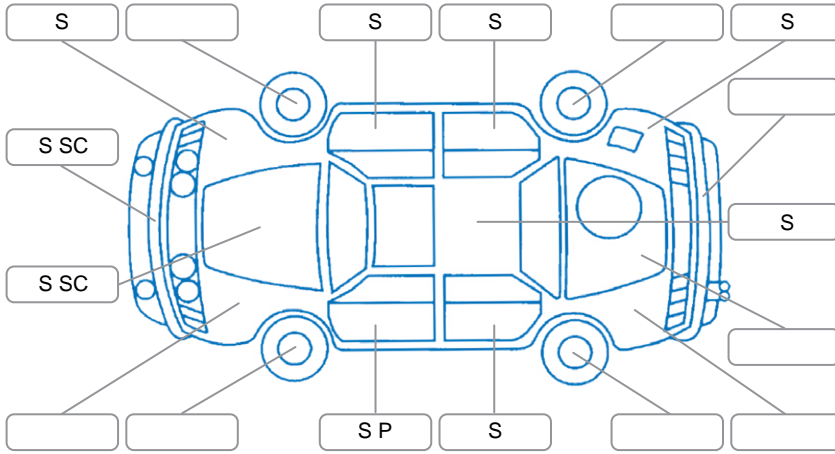

Report ID:	26,085,774	Version:	2
Created:	07 May 2026		

Make:	Mitsubishi	Model:	Triton
Body Style:	Utility	Year:	2021
Rego No.:	NKA77	Rego Expiry:	23 Jun 2026
WoF Expiry:	22 Mar 2027	Odometer:	137,181 Kms
Good No.:	26085774	VIN:	MMAJLKL10MH008493
Next Service:	149,930	Service History:	Yes

Key
 S = Scratch R = Rust C = Crack * = Decals W = Significant scuffs
 D = Dent PT = Paint defect P = Pin dent SC = Stone Chips

Note: some defects and blemishes may not be displayed in the diagram

Body Inspection Comments