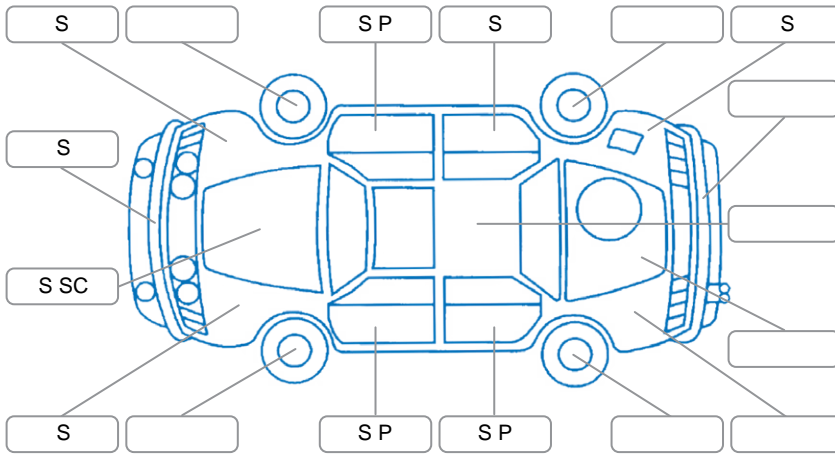

Report ID:	26,085,761	Version:	1
Created:	22 May 2026		

Make:	Mitsubishi	Model:	Outlander
Body Style:	SUV	Year:	2021
Rego No.:	NSC923	Rego Expiry:	05 Aug 2026
WoF Expiry:	11 Nov 2026	Odometer:	91,971 Kms
Good No.:	26085761	VIN:	JMFXMLGF6WLZ001442
Next Service:	102000	Service History:	Yes

Key
 S = Scratch R = Rust C = Crack * = Decals W = Significant scuffs
 D = Dent PT = Paint defect P = Pin dent SC = Stone Chips

Note: some defects and blemishes may not be displayed in the diagram

Body Inspection Comments