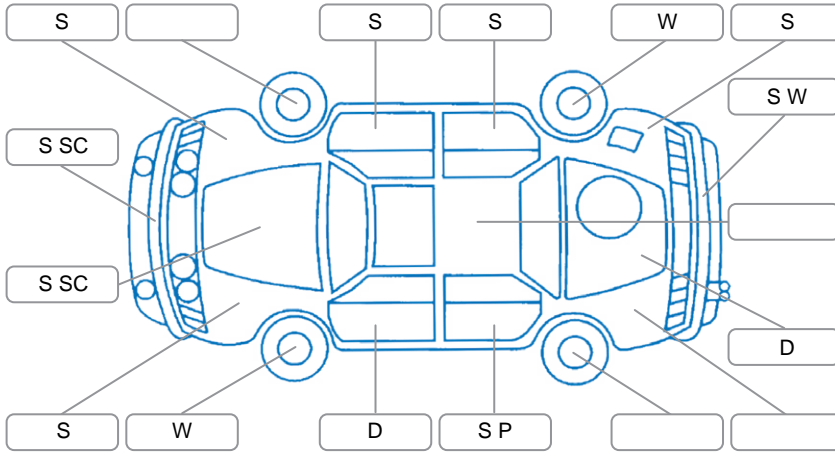

Report ID:	26,085,735	Version:	1
Created:	20 Apr 2026		

Make:	Suzuki	Model:	Swift
Body Style:	Hatchback	Year:	2022
Rego No.:	PFR886	Rego Expiry:	02 Nov 2026
WoF Expiry:	03 May 2026	Odometer:	125,277 Kms
Good No.:	26085735	VIN:	JSAAZC83S00407270
Next Service:	132,000 Kms	Service History:	Yes

**Key**

S = Scratch    R = Rust    C = Crack    \* = Decals    W = Significant scuffs  
 D = Dent    PT = Paint defect    P = Pin dent    SC = Stone Chips

Note: some defects and blemishes may not be displayed in the diagram