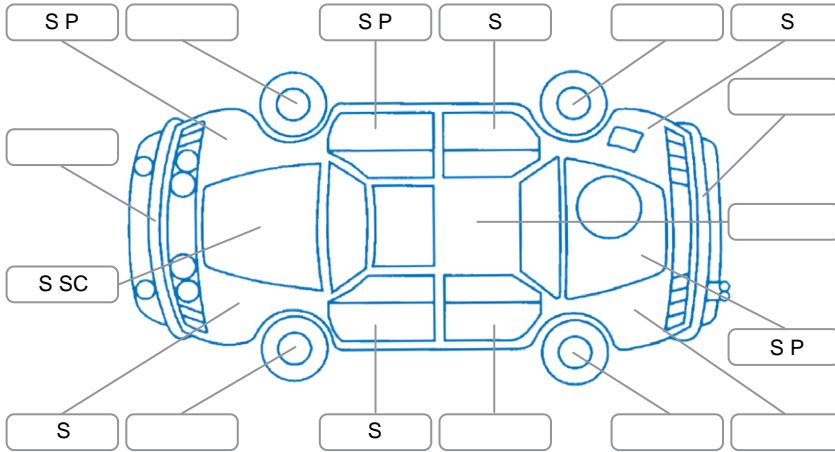

Report ID:	26,085,719	Version:	1
Created:	20 Apr 2026		

Make:	Mitsubishi	Model:	Triton
Body Style:	Utility	Year:	2021
Rego No.:	NJE979	Rego Expiry:	04 Jun 2026
WoF Expiry:	05 Mar 2027	Odometer:	207,627 Kms
Good No.:	26085719	VIN:	MMAJLKL10MH009111
Next Service:	209,000 Kms	Service History:	Yes

Key

S = Scratch R = Rust C = Crack * = Decals W = Significant scuffs
 D = Dent PT = Paint defect P = Pin dent SC = Stone Chips

Note: some defects and blemishes may not be displayed in the diagram

Body Inspection Comments

Stone chip in front windscreen

Conditions During Body Inspection

Dry

Under Carriage and Under Bonnet Inspection Comments

4WD

Interior Comments

Seats:	Good
Carpets:	Good
Panels:	Good
Dashboard:	Good

General Comments