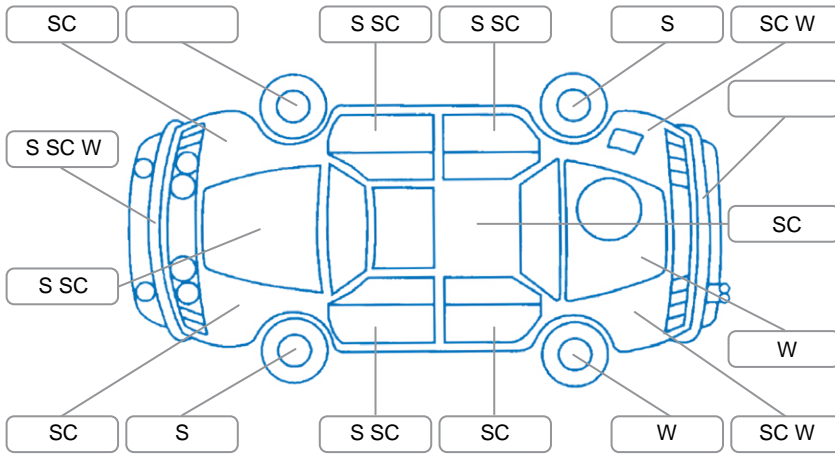

Report ID:	26,085,676	Version:	1
Created:	15 Apr 2026		

Make:	Mitsubishi	Model:	Triton
Body Style:	Utility	Year:	2021
Rego No.:	NJE965	Rego Expiry:	25 May 2026
WoF Expiry:	10 Apr 2027	Odometer:	179,122 Kms
Good No.:	26085676	VIN:	MMAJLKL10MH009142
Next Service:	185,000 Kms	Service History:	Yes

### Key

S = Scratch    R = Rust    C = Crack    \* = Decals    W = Significant scuffs  
 D = Dent    PT = Paint defect    P = Pin dent    SC = Stone Chips

Note: some defects and blemishes may not be displayed in the diagram