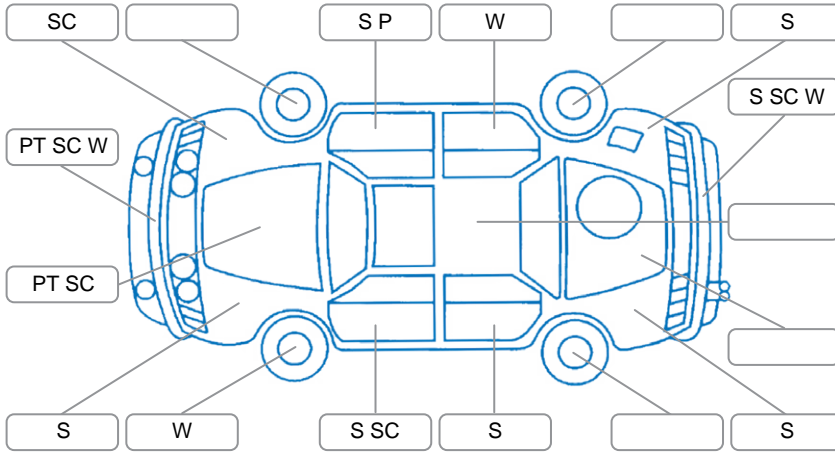

Report ID:	26,085,653	Version:	1
Created:	01 May 2026		

Make:	Jaguar	Model:	X-Type
Body Style:	Wagon	Year:	2007
Rego No.:	JMG111	Rego Expiry:	05 Jun 2026
WoF Expiry:	20 Jun 2026	Odometer:	158,156 Kms
Good No.:	26085653	VIN:	SAJJKG54S87YJ11048
Next Service:	N/A	Service History:	No

Key

S = Scratch R = Rust C = Crack * = Decals W = Significant scuffs
 D = Dent PT = Paint defect P = Pin dent SC = Stone Chips

Note: some defects and blemishes may not be displayed in the diagram

Body Inspection Comments

Conditions During Body Inspection: Dry

Under Carriage and Under Bonnet Inspection Comments

Engine oil seep

Interior Comments

Seats:	Average
Carpets:	Good
Panels:	Good
Dashboard:	Average

General Comments

FWD
 Engine is noisy
 Check engine light active