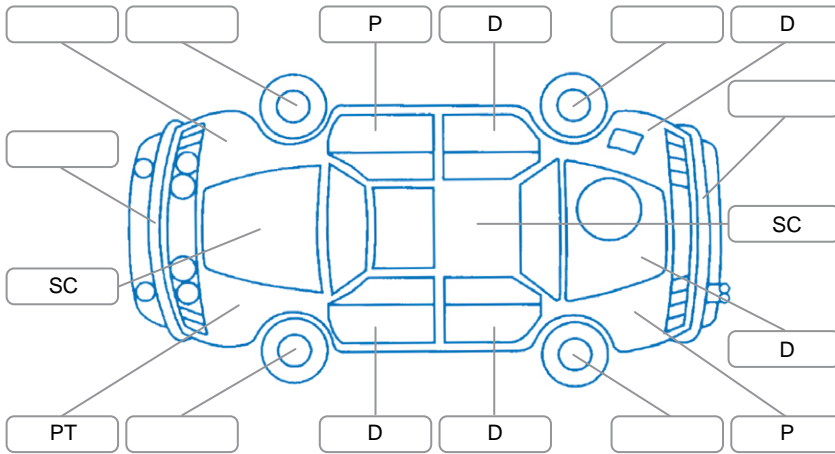

Report ID:	26,085,624	Version:	1
Created:	09 Apr 2026		

Make:	Volkswagen	Model:	Crafter
Body Style:	Van	Year:	2018
Rego No.:	LTA231	Rego Expiry:	29 Oct 2026
WoF Expiry:	06 Mar 2027	Odometer:	139,895 Kms
Good No.:	26085624	VIN:	WV1ZZSYZK9006182
Next Service:	159,735 Kms	Service History:	No

### Key

S = Scratch    R = Rust    C = Crack    \* = Decals    W = Significant scuffs  
 D = Dent    PT = Paint defect    P = Pin dent    SC = Stone Chips

Note: some defects and blemishes may not be displayed in the diagram

### Body Inspection Comments

Spare wheel missing  
 Front left bumper trim damaged/missing

Conditions During Body Inspection

Dry