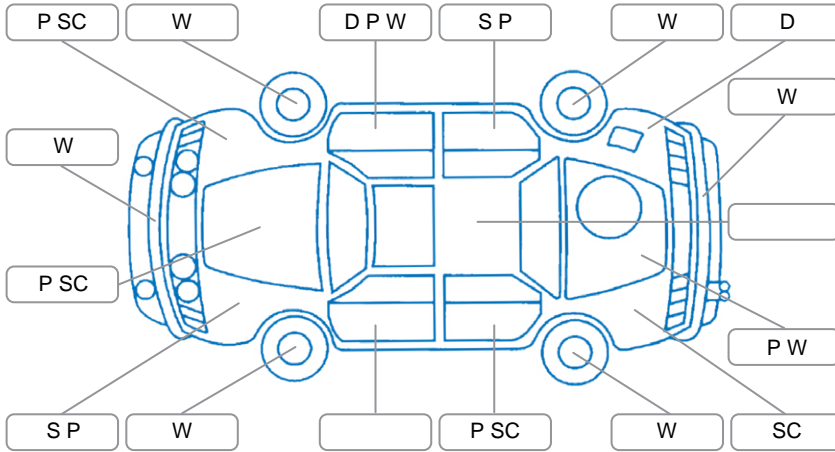

Key

S = Scratch R = Rust C = Crack * = Decals W = Significant scuffs
 D = Dent PT = Paint defect P = Pin dent SC = Stone Chips

Note: some defects and blemishes may not be displayed in the diagram

Body Inspection Comments

Driver's door check strap clicking

Conditions During Body Inspection

Dry

Under Carriage and Under Bonnet Inspection Comments

Interior Comments

Seats:	Good
Carpets:	Good
Panels:	Good
Dashboard:	Touch screen doesn't work