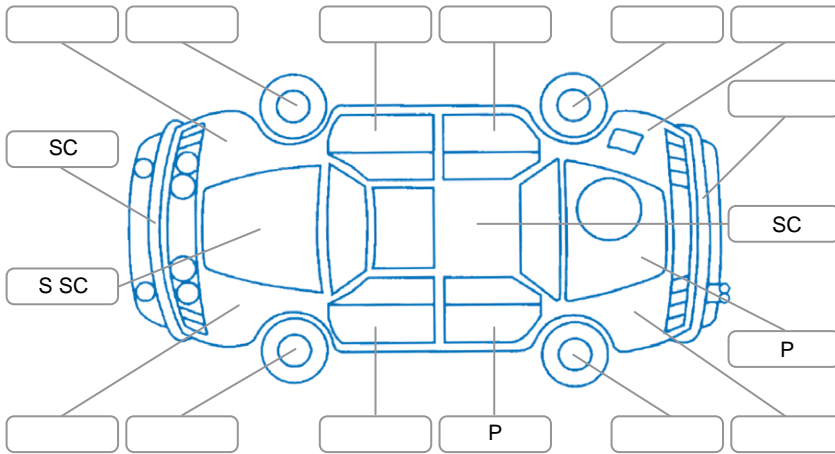

Report ID:	26,085,598	Version:	1
Created:	08 Apr 2026		

Make:	Ford	Model:	Puma
Body Style:	SUV	Year:	2022
Rego No.:	PGS76	Rego Expiry:	28 Jun 2026
WoF Expiry:	09 Oct 2026	Odometer:	41,480 Kms
Good No.:	26085598	VIN:	WF02XXERK2NY57633
Next Service:	56,000 Kms	Service History:	Yes

Key
 S = Scratch R = Rust C = Crack * = Decals W = Significant scuffs
 D = Dent PT = Paint defect P = Pin dent SC = Stone Chips

Note: some defects and blemishes may not be displayed in the diagram

Body Inspection Comments

Conditions During Body Inspection: Dry

Under Carriage and Under Bonnet Inspection Comments

2WD

Interior Comments

Seats:	Good
Carpets:	Good
Panels:	Good
Dashboard:	Good

General Comments

Road Conditions During Test Drive	Dry	
Engine Timing Mechanism	Timing Chain	
Evidence of Cam Belt Replacement	<input type="checkbox"/> Yes <input type="checkbox"/> No	Kms
Inspected by:	Hoani Saunders	
Published by:	Malcolm Thomas	
Inspection Date:	08 Apr 2026	