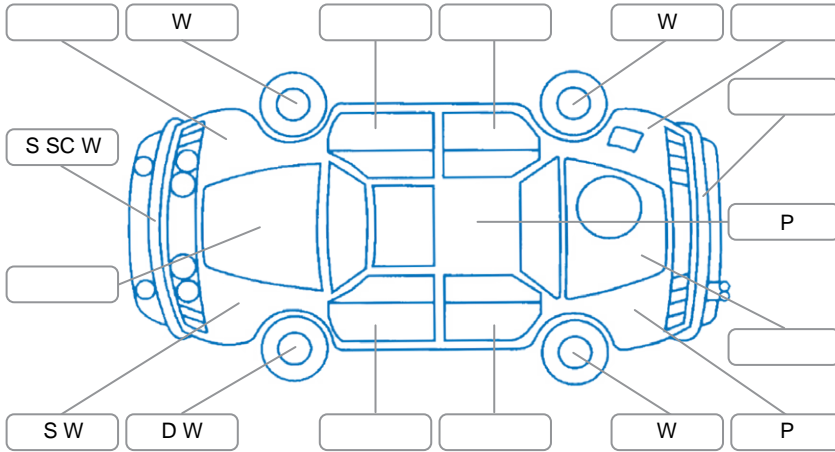

Report ID:	26,085,580	Version:	1
Created:	20 May 2026		

Make:	Mercedes-Benz	Model:	CLA180
Body Style:	Sedan	Year:	2014
Rego No.:	QRS806	Rego Expiry:	
WoF Expiry:	03 Jul 2025	Odometer:	113,459 Kms
Good No.:	26085580	VIN:	WDD1173422N158313
Next Service:	77,304 Kms	Service History:	No

Key

S = Scratch R = Rust C = Crack * = Decals W = Significant scuffs
 D = Dent PT = Paint defect P = Pin dent SC = Stone Chips

Note: some defects and blemishes may not be displayed in the diagram

Body Inspection Comments

Large crack in front windscreen

Conditions During Body Inspection

Dry

Under Carriage and Under Bonnet Inspection Comments

2WD

Top right side engine mount rubber cracking

Interior Comments

Seats:	Stains
Carpets:	Good
Panels:	Good
Dashboard:	Good