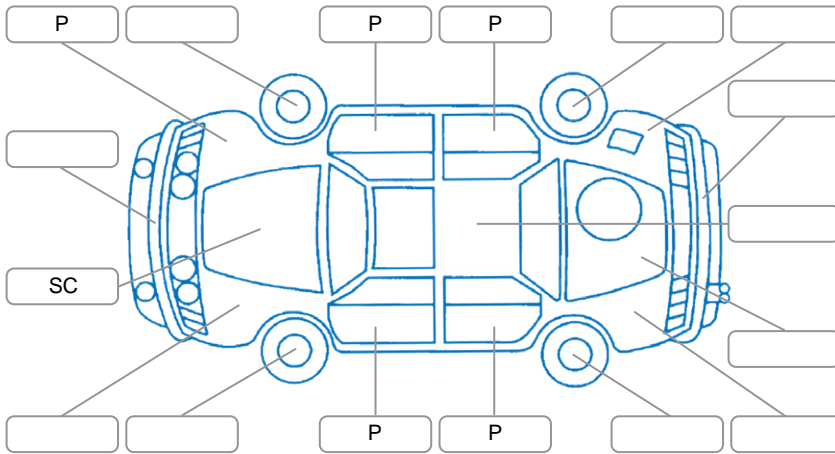

Key
 S = Scratch R = Rust C = Crack * = Decals W = Significant scuffs
 D = Dent PT = Paint defect P = Pin dent SC = Stone Chips

Note: some defects and blemishes may not be displayed in the diagram

Body Inspection Comments

Stone chip in front windscreen CVA

Conditions During Body Inspection Dry

Under Carriage and Under Bonnet Inspection Comments

2WD

Interior Comments

Seats:	Good
Carpets:	Good
Panels:	Good
Dashboard:	Good

General Comments