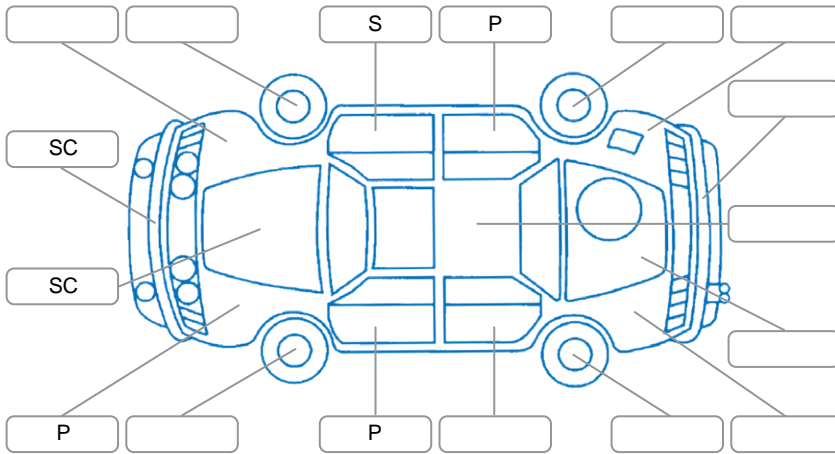

Key
 S = Scratch R = Rust C = Crack * = Decals W = Significant scuffs
 D = Dent PT = Paint defect P = Pin dent SC = Stone Chips

Note: some defects and blemishes may not be displayed in the diagram

Body Inspection Comments

Front tyres wearing on inner edges
 Stone chip/small crack in front windscreen

Conditions During Body Inspection Dry

Under Carriage and Under Bonnet Inspection Comments

AWD

Interior Comments

Seats:	Good
Carpets:	Good
Panels:	Good
Dashboard:	Good