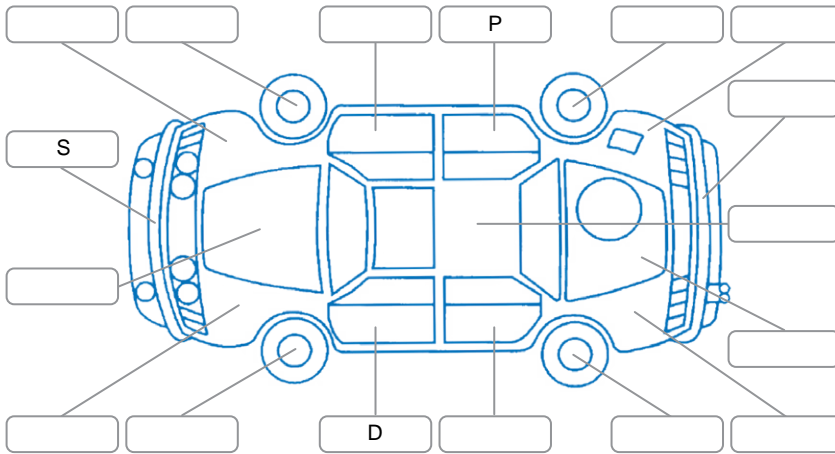

Report ID:	26,085,533	Version:	1
Created:	01 Apr 2026		

Make:	Subaru	Model:	XV
Body Style:	Hatchback	Year:	2015
Rego No.:	QMC243	Rego Expiry:	17 Oct 2025
WoF Expiry:	04 Jun 2026	Odometer:	145,589 Kms
Good No.:	26085533	VIN:	7AT0GF1XX24103082
Next Service:	137,825 Kms	Service History:	No

Key
 S = Scratch R = Rust C = Crack * = Decals W = Significant scuffs
 D = Dent PT = Paint defect P = Pin dent SC = Stone Chips

Note: some defects and blemishes may not be displayed in the diagram

Body Inspection Comments

Front tyres starting to wear on edges

Conditions During Body Inspection

Dry

Under Carriage and Under Bonnet Inspection Comments

AWD

Interior Comments

Seats:	Slight wear on drivers seat
Carpets:	Good
Panels:	Good
Dashboard:	Good