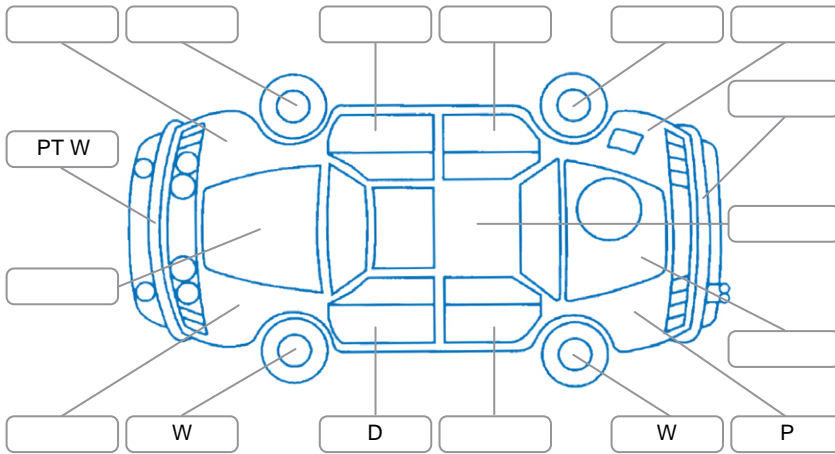

Report ID:	26,085,514	Version:	2
Created:	30 Apr 2026		

Make:	Holden	Model:	Commodore
Body Style:	Sedan	Year:	2017
Rego No.:	KTD422	Rego Expiry:	30 Jun 2026
WoF Expiry:	30 May 2026	Odometer:	159,929 Kms
Good No.:	26085514	VIN:	6G1FB5E33HL318205
Next Service:	163,000 Kms	Service History:	Yes

**Key**

S = Scratch    R = Rust    C = Crack    \* = Decals    W = Significant scuffs  
 D = Dent    PT = Paint defect    P = Pin dent    SC = Stone Chips

Note: some defects and blemishes may not be displayed in the diagram