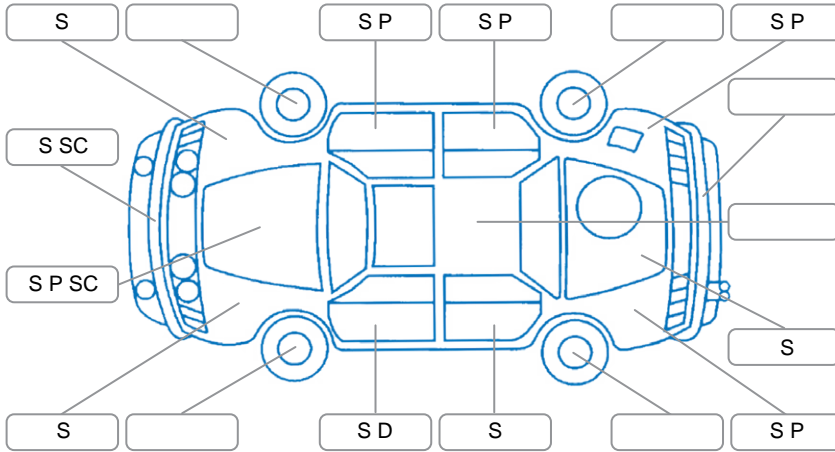

Report ID:	26,085,454	Version:	1
Created:	30 Mar 2026		

Make:	Toyota	Model:	Highlander
Body Style:	SUV	Year:	2021
Rego No.:	NUY530	Rego Expiry:	11 May 2026
WoF Expiry:	11 Dec 2026	Odometer:	128,459 Kms
Good No.:	26085454	VIN:	5TDLZ3BH70S149493
Next Service:	141,000 Kms	Service History:	Yes

**Key**

S = Scratch    R = Rust    C = Crack    \* = Decals    W = Significant scuffs  
 D = Dent    PT = Paint defect    P = Pin dent    SC = Stone Chips

Note: some defects and blemishes may not be displayed in the diagram