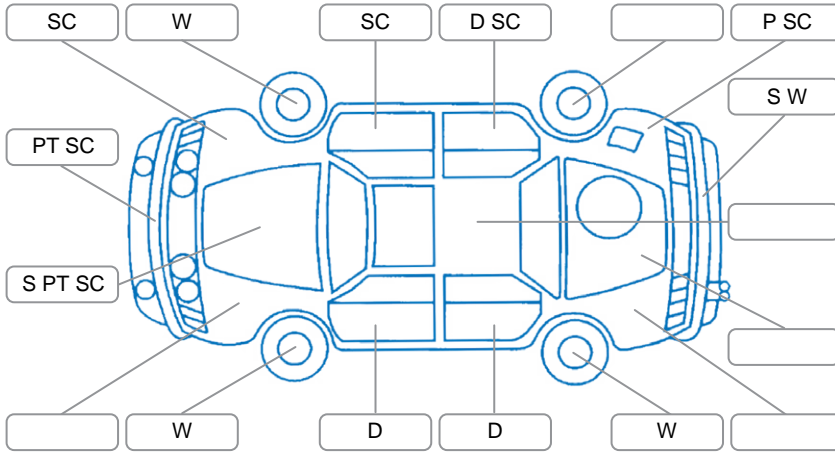

Report ID:	26,085,408	Version:	1
Created:	28 Apr 2026		

Make:	Mazda	Model:	Axela
Body Style:	Hatchback	Year:	2010
Rego No.:	JCW919	Rego Expiry:	03 Oct 2026
WoF Expiry:	03 Apr 2026	Odometer:	216,048 Kms
Good No.:	26085408	VIN:	7AT0C13JX13100948
Next Service:	208,000 Kms	Service History:	No

Key

S = Scratch R = Rust C = Crack * = Decals W = Significant scuffs
 D = Dent PT = Paint defect P = Pin dent SC = Stone Chips

Note: some defects and blemishes may not be displayed in the diagram

Body Inspection Comments