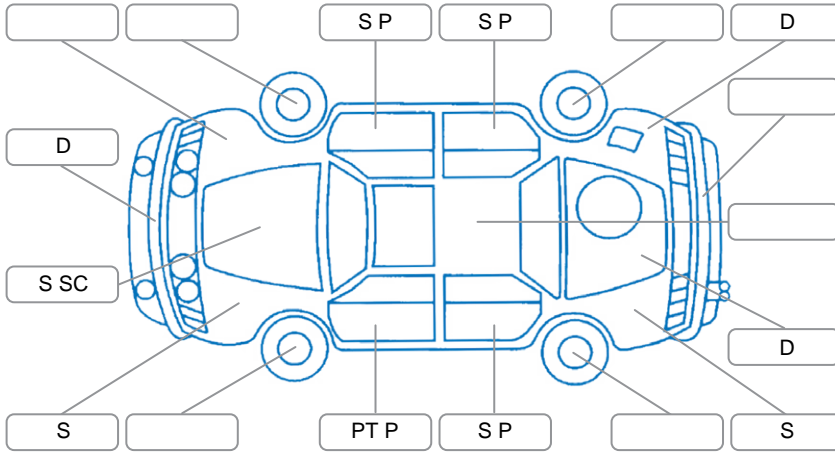

Key

S = Scratch R = Rust C = Crack * = Decals W = Significant scuffs
 D = Dent PT = Paint defect P = Pin dent SC = Stone Chips

Note: some defects and blemishes may not be displayed in the diagram

Body Inspection Comments

Conditions During Body Inspection: Dry

Under Carriage and Under Bonnet Inspection Comments

4WD

Interior Comments

Seats:	Small hole and wear on drivers seat
Carpets:	Average
Panels:	Screw holes in centre console
Dashboard:	Screw holes in dashboard