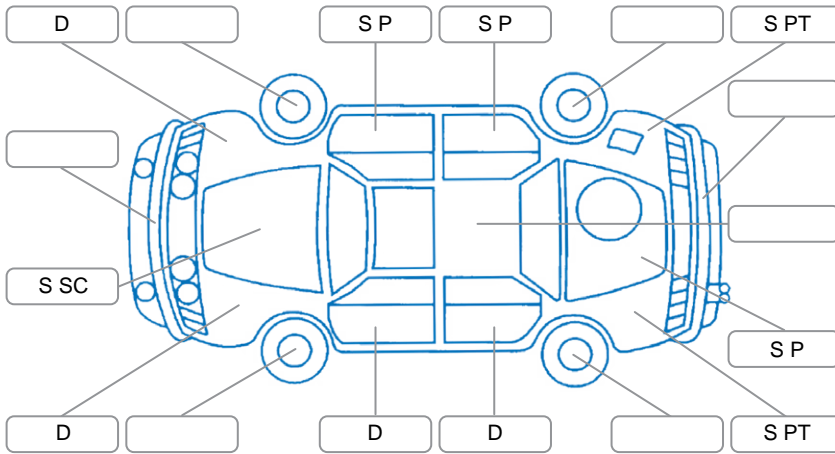

Key

S = Scratch R = Rust C = Crack * = Decals W = Significant scuffs
 D = Dent PT = Paint defect P = Pin dent SC = Stone Chips

Note: some defects and blemishes may not be displayed in the diagram

Body Inspection Comments

- Front wing mirror broken
- Left side running board dented
- Stone chips in front windscreen

Conditions During Body Inspection Dry

Under Carriage and Under Bonnet Inspection Comments

4WD

Interior Comments