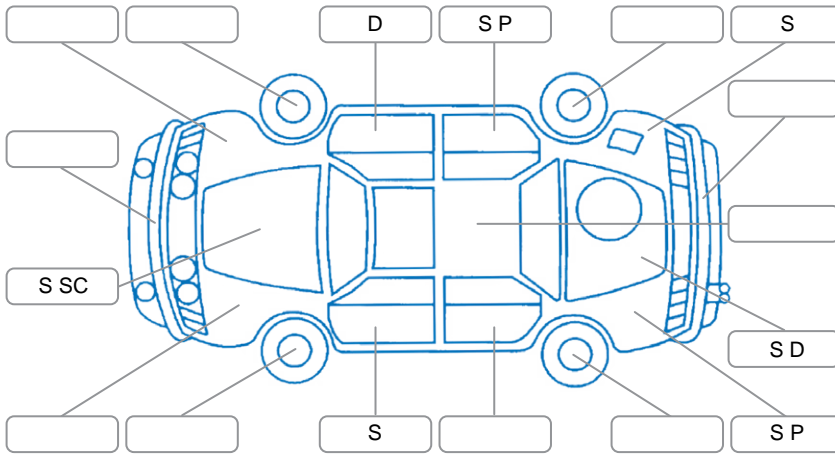

Key
 S = Scratch R = Rust C = Crack * = Decals W = Significant scuffs
 D = Dent PT = Paint defect P = Pin dent SC = Stone Chips

Note: some defects and blemishes may not be displayed in the diagram

Body Inspection Comments

- Drivers door lower hinge broken
- Small a stone chip in front windscreen
- Front left daytime running light isn't working

Conditions During Body Inspection Dry

Under Carriage and Under Bonnet Inspection Comments