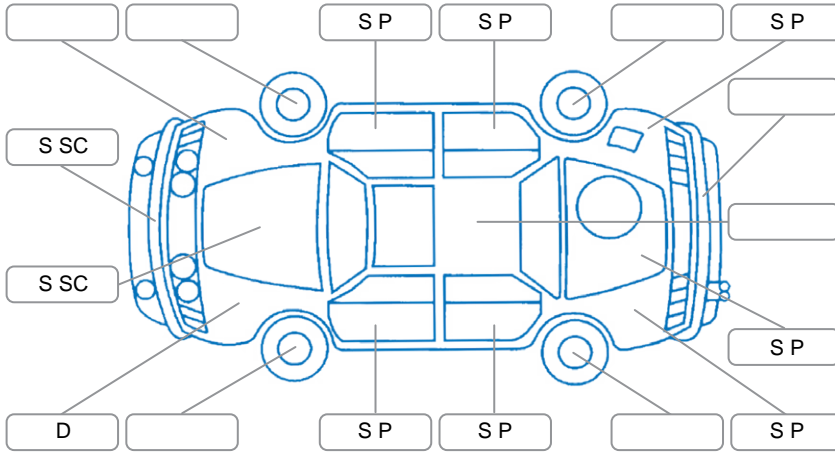

Report ID:	26,085,340	Version:	1
Created:	26 Mar 2026		

Make:	Toyota	Model:	Hilux
Body Style:	Utility	Year:	2014
Rego No.:	HRK909	Rego Expiry:	24 Sep 2026
WoF Expiry:	21 Oct 2026	Odometer:	294,747 Kms
Good No.:	26085340	VIN:	MR0FZ22G401085748
Next Service:	305,000 Kms	Service History:	Yes

Key
 S = Scratch R = Rust C = Crack * = Decals W = Significant scuffs
 D = Dent PT = Paint defect P = Pin dent SC = Stone Chips

Note: some defects and blemishes may not be displayed in the diagram

Body Inspection Comments

Small stone chips in front windscreen

Conditions During Body Inspection: Dry

Under Carriage and Under Bonnet Inspection Comments

4WD

Interior Comments

Seats:	Stains. Wear on drivers seat
Carpets:	Good
Panels:	Screw holes in centre console
Dashboard:	Screw holes in dashboard