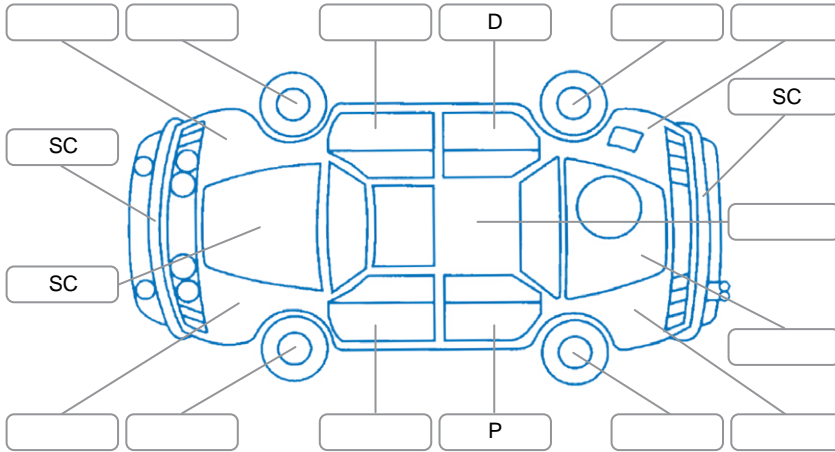

Key

S = Scratch R = Rust C = Crack * = Decals W = Significant scuffs
 D = Dent PT = Paint defect P = Pin dent SC = Stone Chips

Note: some defects and blemishes may not be displayed in the diagram

Body Inspection Comments

Multiple tiny dents in left rear door

Conditions During Body Inspection

Dry

Under Carriage and Under Bonnet Inspection Comments

AWD

Interior Comments

Seats:	Good
Carpets:	Good
Panels:	Good
Dashboard:	Good

General Comments