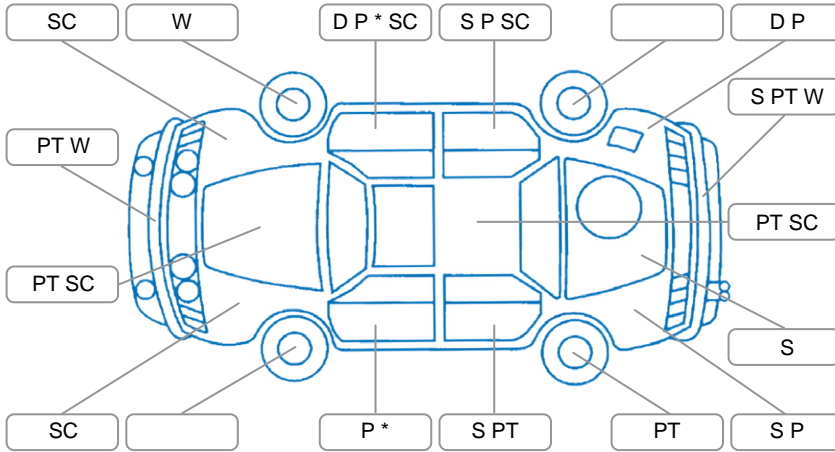

Report ID:	26,085,236	Version:	1
Created:	09 Apr 2026		

Make:	Mazda	Model:	Atenza
Body Style:	Hatchback	Year:	2010
Rego No.:	NTD130	Rego Expiry:	31 Oct 2026
WoF Expiry:	07 May 2026	Odometer:	157,969 Kms
Good No.:	26085236	VIN:	7AT0C139X21200419
Next Service:	160,300 Kms	Service History:	No

Key

S = Scratch R = Rust C = Crack * = Decals W = Significant scuffs
 D = Dent PT = Paint defect P = Pin dent SC = Stone Chips

Note: some defects and blemishes may not be displayed in the diagram

Body Inspection Comments