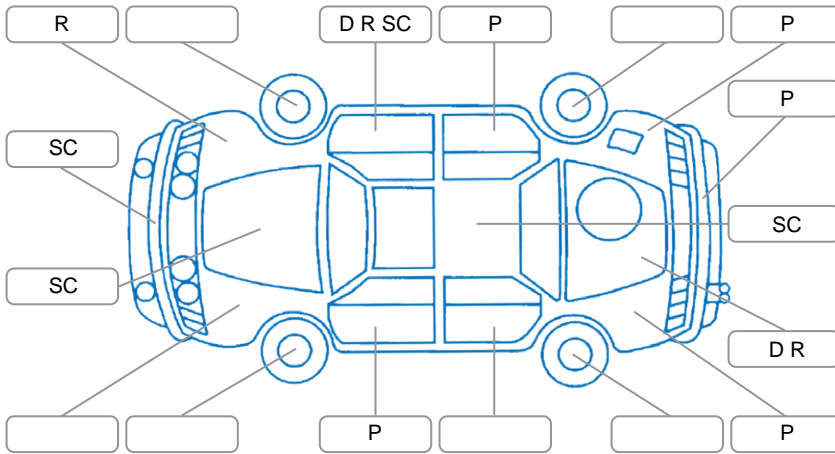

Report ID:	26,085,150	Version:	1
Created:	04 Apr 2026		

Make:	Toyota	Model:	Hilux
Body Style:	Utility	Year:	2021
Rego No.:	NHT816	Rego Expiry:	23 May 2026
WoF Expiry:	13 Feb 2027	Odometer:	182,737 Kms
Good No.:	26085150	VIN:	MROJA3DD500347678
Next Service:	197,000 kms	Service History:	Yes

Key

S = Scratch R = Rust C = Crack * = Decals W = Significant scuffs
 D = Dent PT = Paint defect P = Pin dent SC = Stone Chips

Note: some defects and blemishes may not be displayed in the diagram

Body Inspection Comments

Conditions During Body Inspection: Dry

Under Carriage and Under Bonnet Inspection Comments

Interior Comments

Seats:	Good
Carpets:	Good
Panels:	Good
Dashboard:	Good

General Comments

Road Conditions During Test Drive	Dry	
Engine Timing Mechanism	Timing Chain	
Evidence of Cam Belt Replacement	<input type="checkbox"/> Yes <input type="checkbox"/> No	Kms
Inspected by:	Shon Taylor	
Published by:	Jaela Auker	
Inspection Date:	13 Mar 2026	