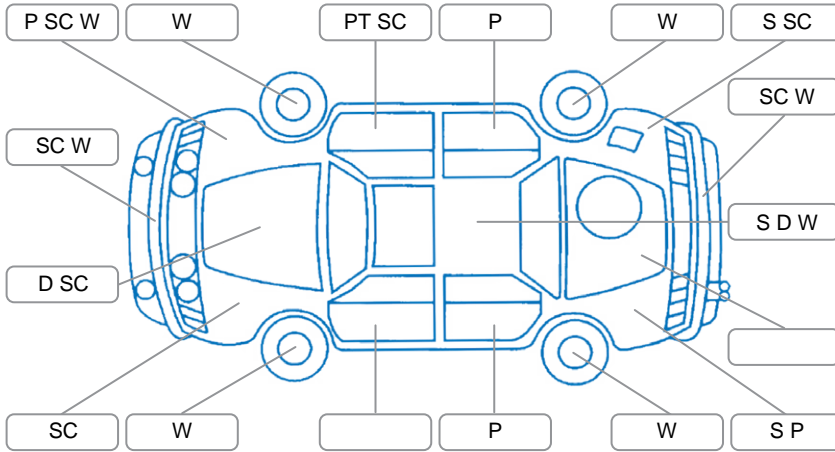

Report ID:	26,085,047	Version:	1
Created:	18 Mar 2026		

Make:	KIA	Model:	Soul
Body Style:	Hatchback	Year:	2015
Rego No.:	JEG153	Rego Expiry:	13 Nov 2025
WoF Expiry:	22 May 2026	Odometer:	149,207 Kms
Good No.:	26085047	VIN:	KNAJP814MF7179033
Next Service:	128,000 Kms	Service History:	No

**Key**

S = Scratch    R = Rust    C = Crack    \* = Decals    W = Significant scuffs  
 D = Dent    PT = Paint defect    P = Pin dent    SC = Stone Chips

Note: some defects and blemishes may not be displayed in the diagram