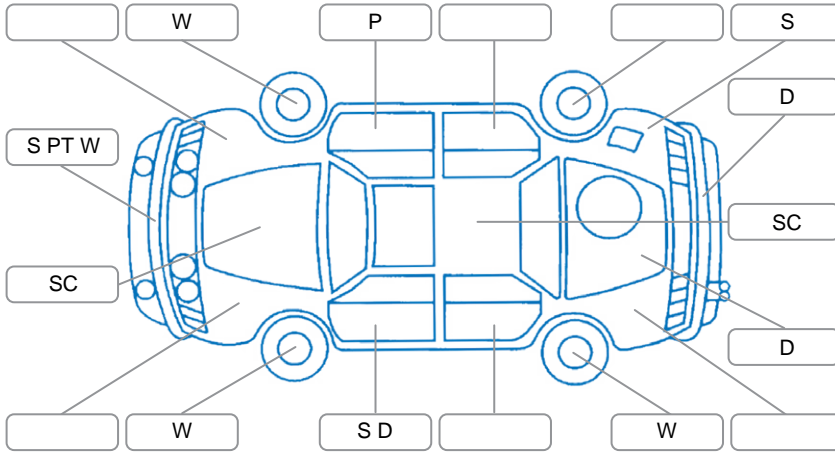

### Key

S = Scratch    R = Rust    C = Crack    \* = Decals    W = Significant scuffs  
 D = Dent    PT = Paint defect    P = Pin dent    SC = Stone Chips

Note: some defects and blemishes may not be displayed in the diagram

### Body Inspection Comments

Front left tyre worn down to canvas  
 Small stone chips in front windscreen

Conditions During Body Inspection

Dry