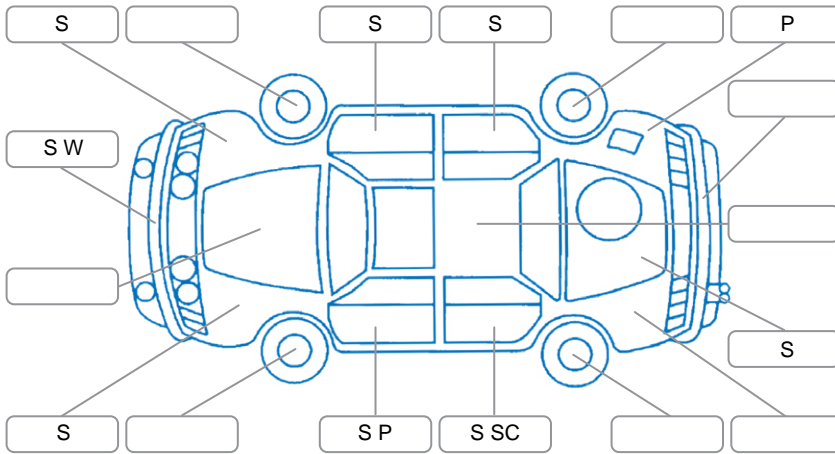

Report ID:	26,082,861	Version:	4
Created:	19 Apr 2026		

Make:	Suzuki	Model:	Swift
Body Style:	Hatchback	Year:	2022
Rego No.:	PBE722	Rego Expiry:	14 Feb 2026
WoF Expiry:	19 Dec 2026	Odometer:	49,621 Kms
Good No.:	26082861	VIN:	JSAAZC83S00406233
Next Service:	53,000 Kms	Service History:	Yes

### Key

S = Scratch    R = Rust    C = Crack    \* = Decals    W = Significant scuffs  
 D = Dent    PT = Paint defect    P = Pin dent    SC = Stone Chips

Note: some defects and blemishes may not be displayed in the diagram