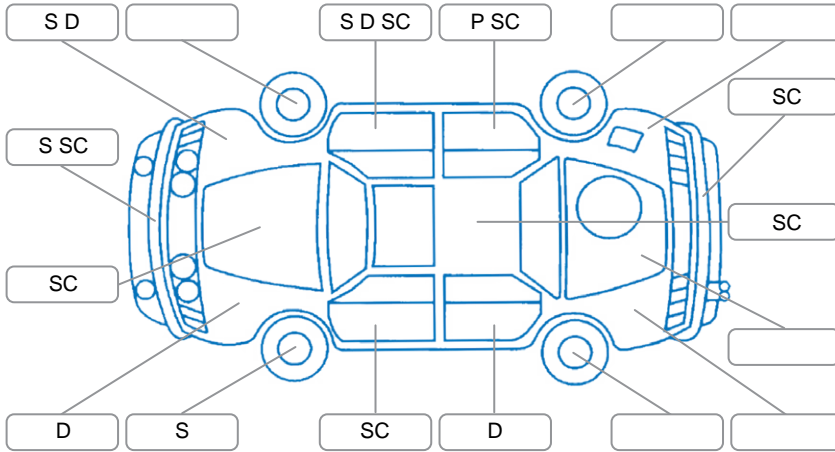

Key

S = Scratch R = Rust C = Crack * = Decals W = Significant scuffs
 D = Dent PT = Paint defect P = Pin dent SC = Stone Chips

Note: some defects and blemishes may not be displayed in the diagram

Body Inspection Comments

Conditions During Body Inspection: Dry

Under Carriage and Under Bonnet Inspection Comments

Interior Comments

Seats:	Good
Carpets:	Good
Panels:	Good
Dashboard:	Good

General Comments

Road Conditions During Test Drive	Dry	
Engine Timing Mechanism	Timing Chain	
Evidence of Cam Belt Replacement	<input type="checkbox"/> Yes <input type="checkbox"/> No	Kms
Inspected by:	Troy Smith	
Published by:	Troy Smith	
Inspection Date:	06 Jan 2026	