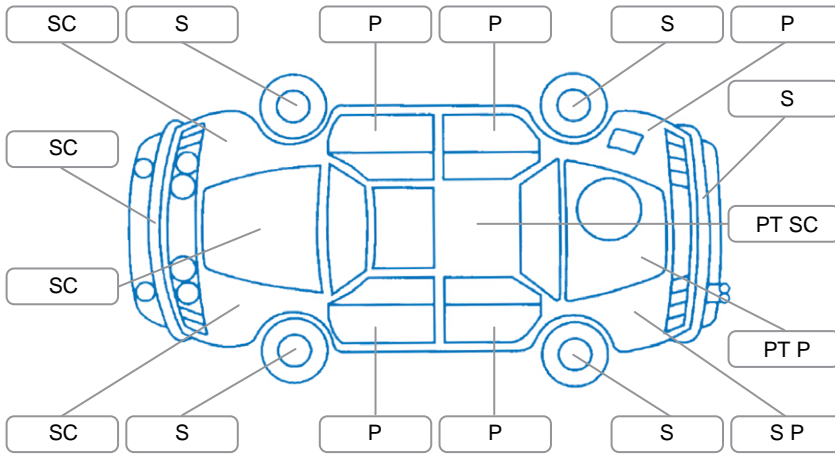

Report ID:	26,069,352	Version:	1
Created:	08 Dec 2025		

Make:	Hyundai	Model:	I30
Body Style:	Hatchback	Year:	2011
Rego No.:	GBD434	Rego Expiry:	30 Sep 2025
WoF Expiry:	17 Feb 2026	Odometer:	225,249 Kms
Good No.:	26069352	VIN:	KMHDB51DMBU358044
Next Service:	229,948	Service History:	No

### Key

S = Scratch    R = Rust    C = Crack    \* = Decals    W = Significant scuffs  
 D = Dent    PT = Paint defect    P = Pin dent    SC = Stone Chips

Note: some defects and blemishes may not be displayed in the diagram