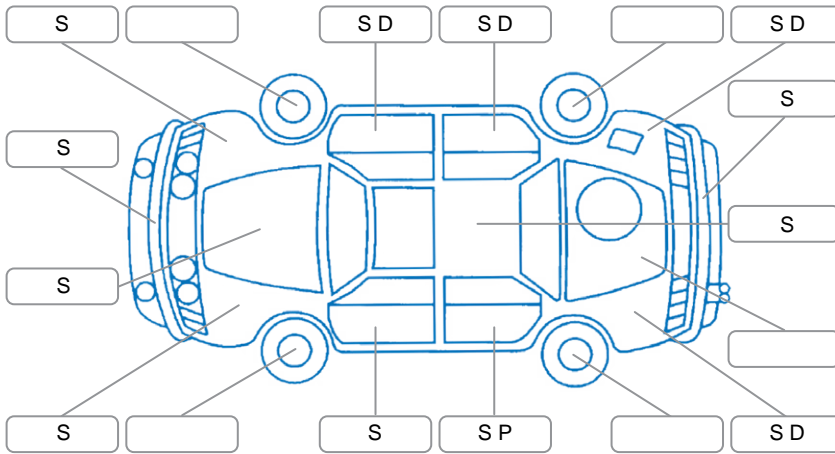

Report ID:	26,061,455	Version:	1
Created:	24 Mar 2026		

Make:	Toyota	Model:	Vanguard
Body Style:	Wagon	Year:	2009
Rego No.:	NKC159	Rego Expiry:	13 Jul 2026
WoF Expiry:	20 Oct 2026	Odometer:	155,424 Kms
Good No.:	26061455	VIN:	7AT0H65BX21130939
Next Service:	Over due	Service History:	No

Key

S = Scratch R = Rust C = Crack * = Decals W = Significant scuffs
 D = Dent PT = Paint defect P = Pin dent SC = Stone Chips

Note: some defects and blemishes may not be displayed in the diagram

Body Inspection Comments

- Fwd
- Engine oil leak
- Transmission oil leak

Interior Comments

Seats:	Stained
Carpets:	Stained
Panels:	Door interior trim stained
Dashboard:	Glove box cracked

General Comments

FL tyre outer edge worn

Road Conditions During Test Drive	Dry
Engine Timing Mechanism	Timing Chain
Evidence of Cam Belt Replacement	<input type="checkbox"/> Yes <input type="checkbox"/> No Kms
Inspected by:	Vasanthakumar Mayilswamy
Published by:	Vasanthakumar Mayilswamy
Inspection Date:	24 Mar 2026