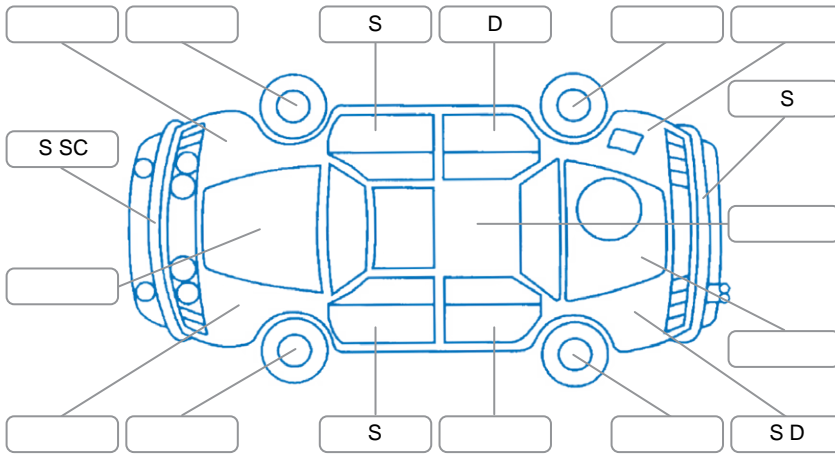

Report ID:	26,061,417	Version:	2
Created:	01 Apr 2026		

Make:	Toyota	Model:	Rav4
Body Style:	SUV	Year:	2022
Rego No.:	PHC708	Rego Expiry:	29 Jun 2026
WoF Expiry:	13 Apr 2027	Odometer:	93,358 Kms
Good No.:	26061417	VIN:	JTMBW3FVX0D567921
Next Service:	100000	Service History:	Yes

Key
 S = Scratch R = Rust C = Crack * = Decals W = Significant scuffs
 D = Dent PT = Paint defect P = Pin dent SC = Stone Chips

Note: some defects and blemishes may not be displayed in the diagram

Body Inspection Comments

Panels: Good

Dashboard: Good

General Comments

Road Conditions During Test Drive

Wet

Engine Timing Mechanism

Timing Chain

Evidence of Cam Belt Replacement Yes No Kms