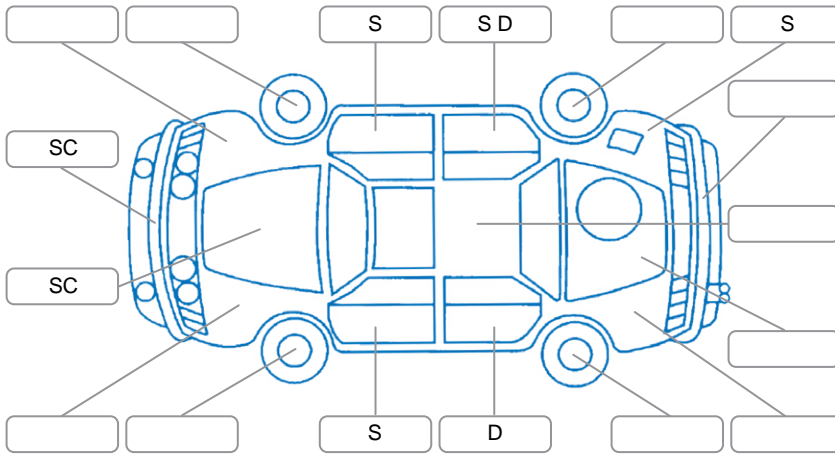

Key
 S = Scratch R = Rust C = Crack * = Decals W = Significant scuffs
 D = Dent PT = Paint defect P = Pin dent SC = Stone Chips

Note: some defects and blemishes may not be displayed in the diagram

Body Inspection Comments

RF body seal torn.

Conditions During Body Inspection

Dry

Under Carriage and Under Bonnet Inspection Comments

4Wheel drive.

Interior Comments

Seats:	Good
Carpets:	Good
Panels:	Good
Dashboard:	Good

General Comments