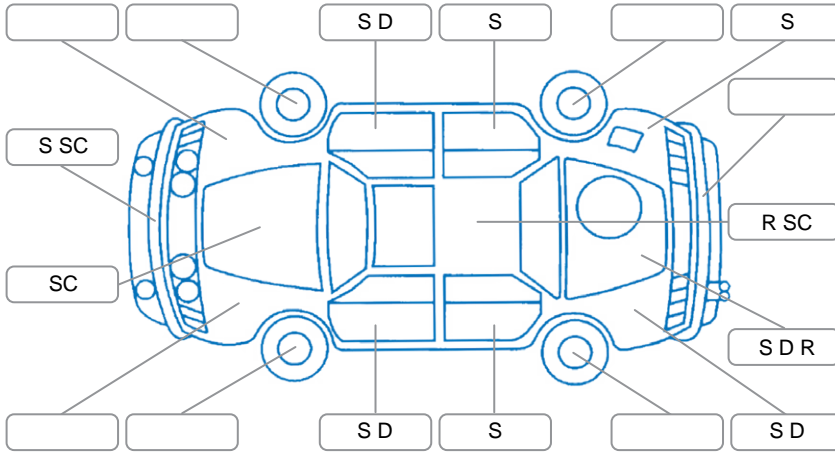

Report ID:	26,061,365	Version:	2
Created:	23 Mar 2026		

Make:	Mitsubishi	Model:	Triton
Body Style:	Utility	Year:	2021
Rego No.:	NHZ27	Rego Expiry:	14 Feb 2027
WoF Expiry:	12 Mar 2027	Odometer:	172,809 Kms
Good No.:	26061365	VIN:	MMAJLKK10MH005095
Next Service:	186000	Service History:	Yes

Key

S = Scratch R = Rust C = Crack * = Decals W = Significant scuffs
 D = Dent PT = Paint defect P = Pin dent SC = Stone Chips

Note: some defects and blemishes may not be displayed in the diagram

Body Inspection Comments

Tow bar ball mis.RF seat adjustment knob broken.windscreen crack.
 Roof rack key mis.rear seat not secure.

Conditions During Body Inspection

Dry

Under Carriage and Under Bonnet Inspection Comments

2Wheel drive.