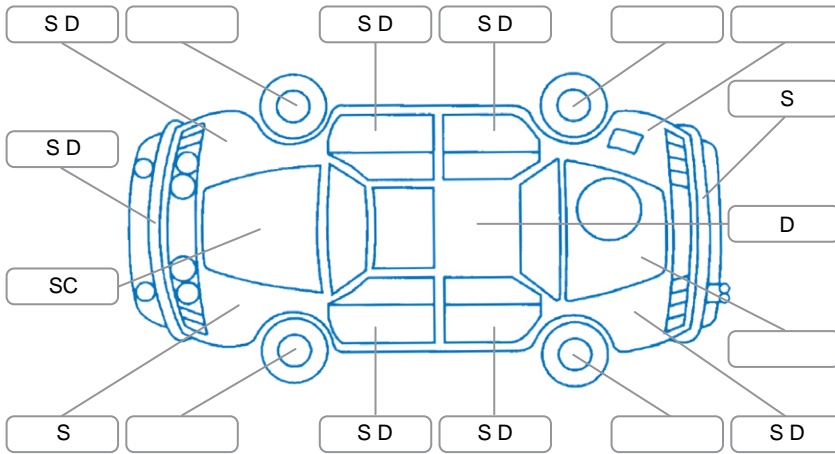

Report ID:	26,061,354	Version:	1
Created:	24 Mar 2026		

Make:	Mercedes-Benz	Model:	Vito
Body Style:	Van	Year:	2017
Rego No.:	KME621	Rego Expiry:	27 Jun 2026
WoF Expiry:	13 Jun 2026	Odometer:	220,619 Kms
Good No.:	26061354	VIN:	WDF44760123255894
Next Service:	Due	Service History:	No

**Key**

S = Scratch    R = Rust    C = Crack    \* = Decals    W = Significant scuffs  
 D = Dent    PT = Paint defect    P = Pin dent    SC = Stone Chips

Note: some defects and blemishes may not be displayed in the diagram