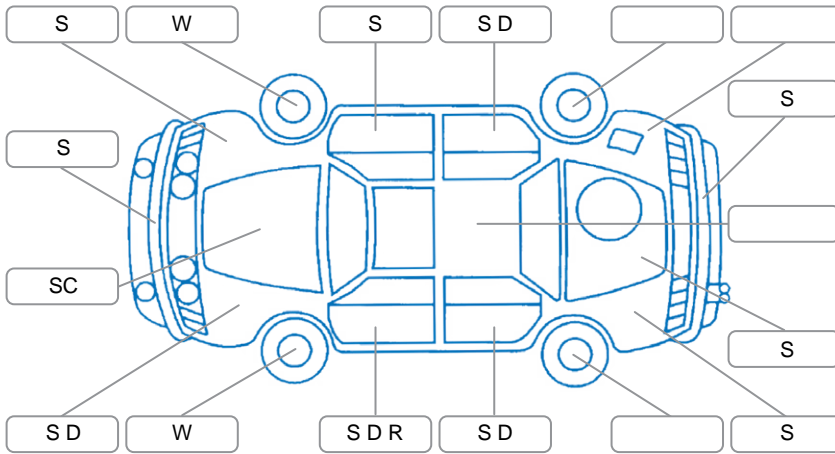

Report ID:	26,061,320	Version:	1
Created:	24 Mar 2026		

Make:	Toyota	Model:	C-HR
Body Style:	Hatchback	Year:	2017
Rego No.:	QGP1	Rego Expiry:	11 Dec 2025
WoF Expiry:	18 Dec 2025	Odometer:	109,550 Kms
Good No.:	26061320	VIN:	7AT0H663X23070744
Next Service:	Over due	Service History:	No

Key
 S = Scratch R = Rust C = Crack * = Decals W = Significant scuffs
 D = Dent PT = Paint defect P = Pin dent SC = Stone Chips

Note: some defects and blemishes may not be displayed in the diagram

Body Inspection Comments