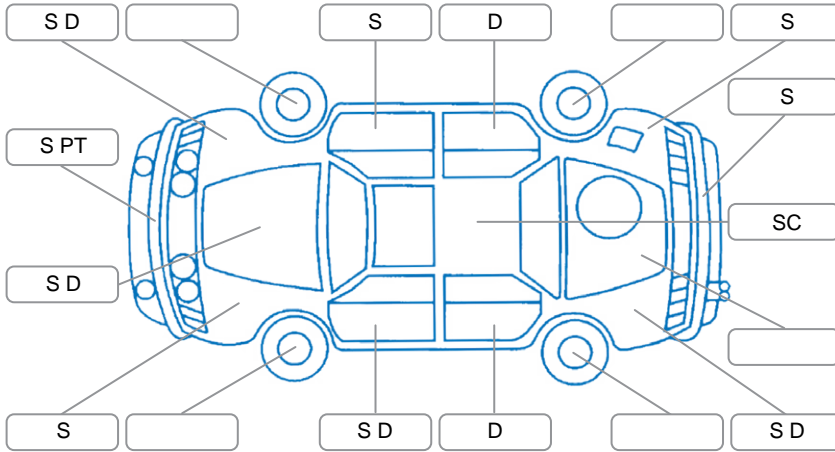

Report ID:	26,061,308	Version:	2
Created:	10 Apr 2026		

Make:	Ford	Model:	Ranger
Body Style:	Utility	Year:	2019
Rego No.:	MGE66	Rego Expiry:	01 May 2026
WoF Expiry:	14 Aug 2026	Odometer:	188,871 Kms
Good No.:	26061308	VIN:	MPBUMFF60KX227877
Next Service:	202212	Service History:	Yes

**Key**

S = Scratch    R = Rust    C = Crack    \* = Decals    W = Significant scuffs  
 D = Dent    PT = Paint defect    P = Pin dent    SC = Stone Chips

Note: some defects and blemishes may not be displayed in the diagram

**Body Inspection Comments**

RR body seal torn.

Conditions During Body Inspection

Dry

**Under Carriage and Under Bonnet Inspection Comments**

4Wheel drive.

**Interior Comments**

Seats: Driver seat torn.

Carpets: Driver side torn.

Panels: Good

Dashboard: Good

**General Comments**

Road Conditions During Test Drive

Dry

Engine Timing Mechanism

Timing Chain