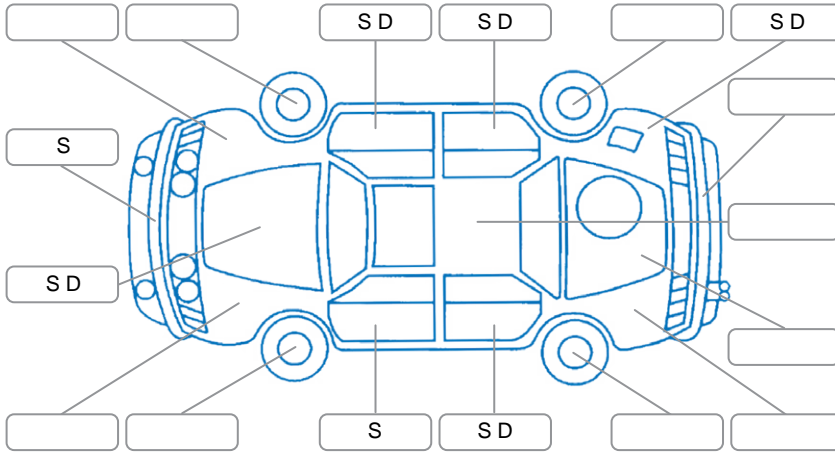

Report ID:	26,061,298	Version:	1
Created:	25 Mar 2026		

Make:	Mercedes-Benz	Model:	Vito
Body Style:	Van	Year:	2017
Rego No.:	KLC167	Rego Expiry:	23 Jun 2026
WoF Expiry:	26 Mar 2026	Odometer:	213,364 Kms
Good No.:	26061298	VIN:	WDF44760123255724
Next Service:	Due	Service History:	No

**Key**

S = Scratch    R = Rust    C = Crack    \* = Decals    W = Significant scuffs  
 D = Dent    PT = Paint defect    P = Pin dent    SC = Stone Chips

Note: some defects and blemishes may not be displayed in the diagram

2Wheel drive.  
 Engine oil seepage( Turbo ).

**Interior Comments**

Seats:	Driver seat torn.
Carpets:	Good
Panels:	Average
Dashboard:	Average

**General Comments**

Road Conditions During Test Drive	Dry
Engine Timing Mechanism	Timing Chain
Evidence of Cam Belt Replacement	<input type="checkbox"/> Yes <input type="checkbox"/> No    Kms
Inspected by:	Rajesh Mayan
Published by:	Rajesh Mayan
Inspection Date:	25 Mar 2026