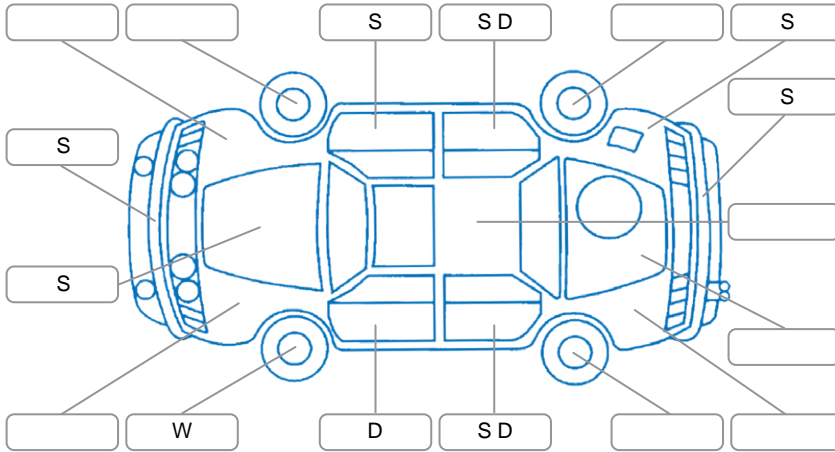

Key

S = Scratch R = Rust C = Crack * = Decals W = Significant scuffs
 D = Dent PT = Paint defect P = Pin dent SC = Stone Chips

Note: some defects and blemishes may not be displayed in the diagram

Body Inspection Comments

One key crack.

Conditions During Body Inspection

Dry

Under Carriage and Under Bonnet Inspection Comments

2Wheel drive.

Interior Comments

Seats:	Good
Carpets:	Good
Panels:	Good
Dashboard:	Good

General Comments