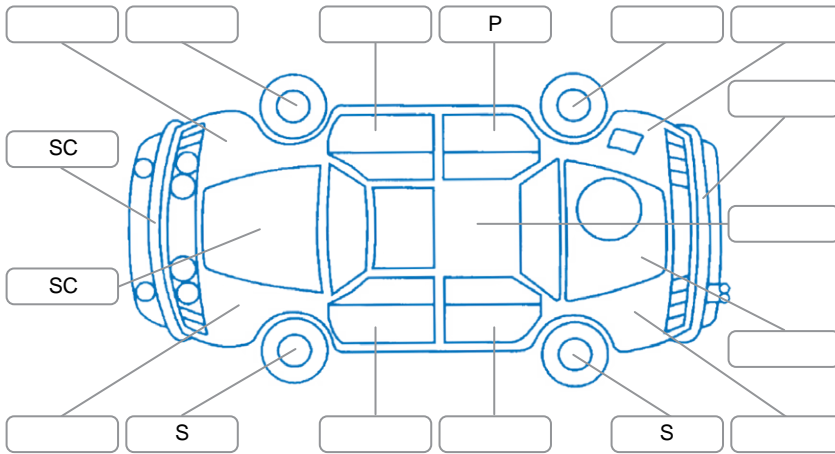

Report ID:	26,061,251	Version:	2
Created:	27 Mar 2026		

Make:	Hyundai	Model:	Kona
Body Style:	SUV	Year:	2022
Rego No.:	PCN6	Rego Expiry:	27 Aug 2026
WoF Expiry:	20 Jan 2027	Odometer:	23,427 Kms
Good No.:	26061251	VIN:	KMHK1813WMU848574
Next Service:	32,000 kms	Service History:	Yes

**Key**  
 S = Scratch    R = Rust    C = Crack    \* = Decals    W = Significant scuffs  
 D = Dent    PT = Paint defect    P = Pin dent    SC = Stone Chips

Note: some defects and blemishes may not be displayed in the diagram