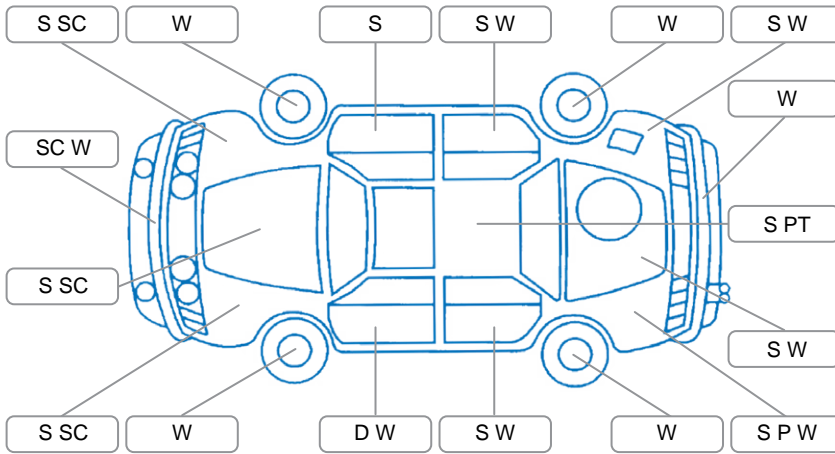

Report ID:	26,061,233	Version:	1
Created:	19 Mar 2026		

Make:	Toyota	Model:	Probox
Body Style:	Hatchback	Year:	2017
Rego No.:	QGL758	Rego Expiry:	06 Mar 2026
WoF Expiry:	12 Aug 2026	Odometer:	144,164 Kms
Good No.:	26061233	VIN:	7AT0H64HX23090326
Next Service:	122,000km	Service History:	No

Key

S = Scratch R = Rust C = Crack * = Decals W = Significant scuffs
 D = Dent PT = Paint defect P = Pin dent SC = Stone Chips

Note: some defects and blemishes may not be displayed in the diagram

Body Inspection Comments

Windscreen stone chips
 Interior screen missing

Conditions During Body Inspection

Dry

Under Carriage and Under Bonnet Inspection Comments

Front wheel drive

Interior Comments

Seats:	Average
Carpets:	Average
Panels:	Average
Dashboard:	Poor