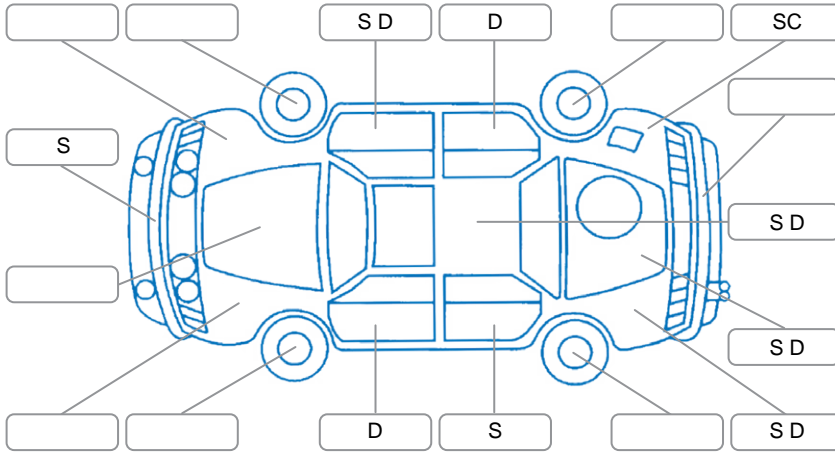

Key

S = Scratch R = Rust C = Crack * = Decals W = Significant scuffs
 D = Dent PT = Paint defect P = Pin dent SC = Stone Chips

Note: some defects and blemishes may not be displayed in the diagram

Body Inspection Comments

Map lamp not glow.

Conditions During Body Inspection

Wet

Under Carriage and Under Bonnet Inspection Comments

4Wheel drive.

Interior Comments

Seats:	Good
Carpets:	Good
Panels:	Good
Dashboard:	Good

General Comments