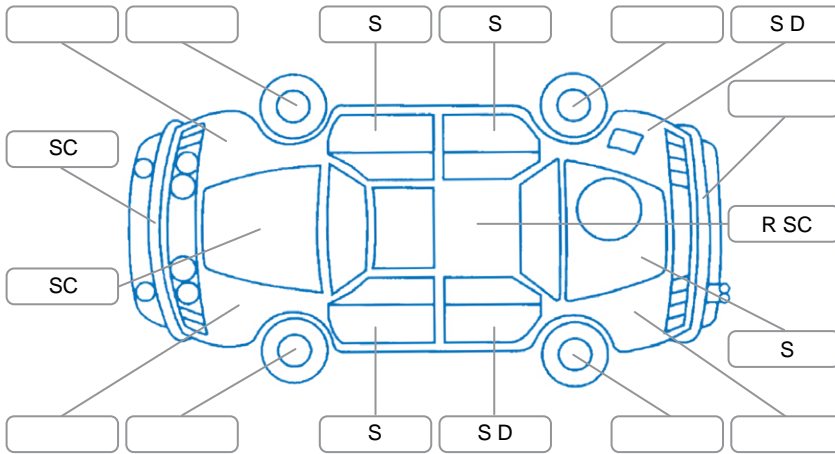

Key
 S = Scratch R = Rust C = Crack * = Decals W = Significant scuffs
 D = Dent PT = Paint defect P = Pin dent SC = Stone Chips

Note: some defects and blemishes may not be displayed in the diagram

Body Inspection Comments

Tailgate body seal torn.
 Centre console volume switch missing. Key blade missing.
 Fitted with a brand new windscreen while at Turners.

Conditions During Body Inspection Dry

Under Carriage and Under Bonnet Inspection Comments