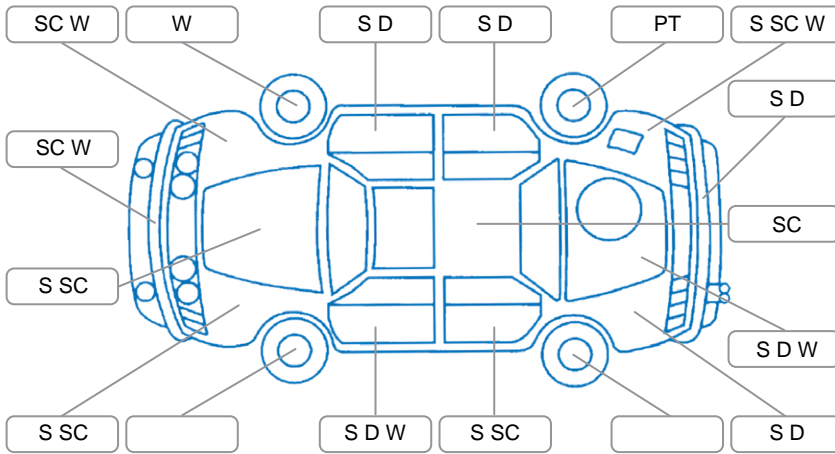

Report ID:	26,061,185	Version:	1
Created:	22 Apr 2026		

Make:	Holden	Model:	Colorado
Body Style:	Utility	Year:	2015
Rego No.:	JHN127	Rego Expiry:	
WoF Expiry:	25 Sep 2026	Odometer:	201,500 Kms
Good No.:	26061185	VIN:	MMU142MK0GH620413
Next Service:	?	Service History:	No

**Key**

S = Scratch    R = Rust    C = Crack    \* = Decals    W = Significant scuffs  
 D = Dent    PT = Paint defect    P = Pin dent    SC = Stone Chips

Note: some defects and blemishes may not be displayed in the diagram