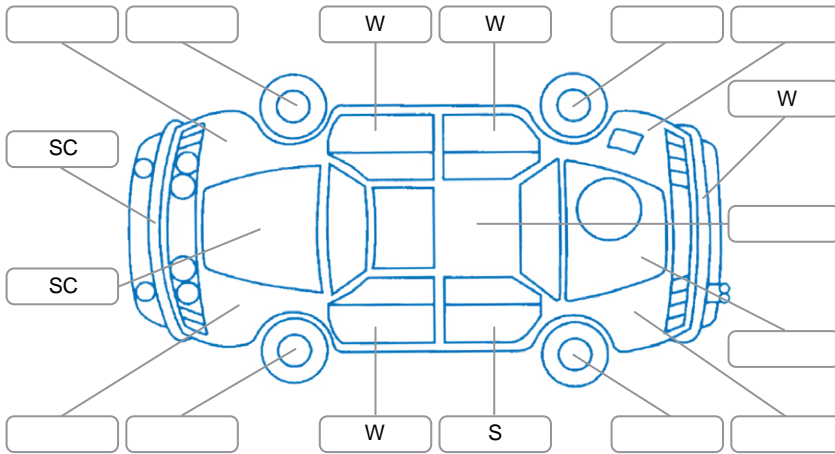

Report ID:	26,061,144	Version:	1
Created:	31 Mar 2026		

Make:	Toyota	Model:	Hiace
Body Style:	Van	Year:	2020
Rego No.:	NFD232	Rego Expiry:	13 Dec 2026
WoF Expiry:	23 Feb 2027	Odometer:	89,883 Kms
Good No.:	26061144	VIN:	JTFTA3AP008016165
Next Service:	95,900km	Service History:	Yes

Key

S = Scratch R = Rust C = Crack * = Decals W = Significant scuffs
 D = Dent PT = Paint defect P = Pin dent SC = Stone Chips

Note: some defects and blemishes may not be displayed in the diagram

Body Inspection Comments

Multiple scuffs and scratches
 Chip in front windscreen

Conditions During Body Inspection

Under Carriage and Under Bonnet Inspection Comments

No leaks from engine or transmission

Interior Comments

Seats:	Good
Carpets:	Good
Panels:	Good
Dashboard:	Good