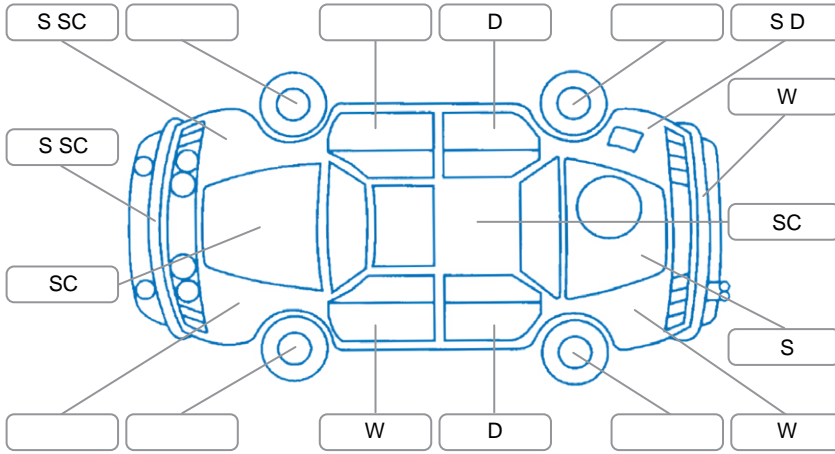

Report ID:	26,061,137	Version:	1
Created:	08 Apr 2026		

Make:	Toyota	Model:	Hilux
Body Style:	Utility	Year:	2018
Rego No.:	LWC481	Rego Expiry:	12 Dec 2026
WoF Expiry:	17 Oct 2026	Odometer:	154,266 Kms
Good No.:	26061137	VIN:	MROJA3CC100080628
Next Service:	167,789km	Service History:	Yes

Key
 S = Scratch R = Rust C = Crack * = Decals W = Significant scuffs
 D = Dent PT = Paint defect P = Pin dent SC = Stone Chips

Note: some defects and blemishes may not be displayed in the diagram

Body Inspection Comments

Windscreen stone chips

Conditions During Body Inspection

Dry

Under Carriage and Under Bonnet Inspection Comments

Rear wheel drive
 Underbody surface rust

Interior Comments

Seats:	Good
Carpets:	Good
Panels:	Good
Dashboard:	Good