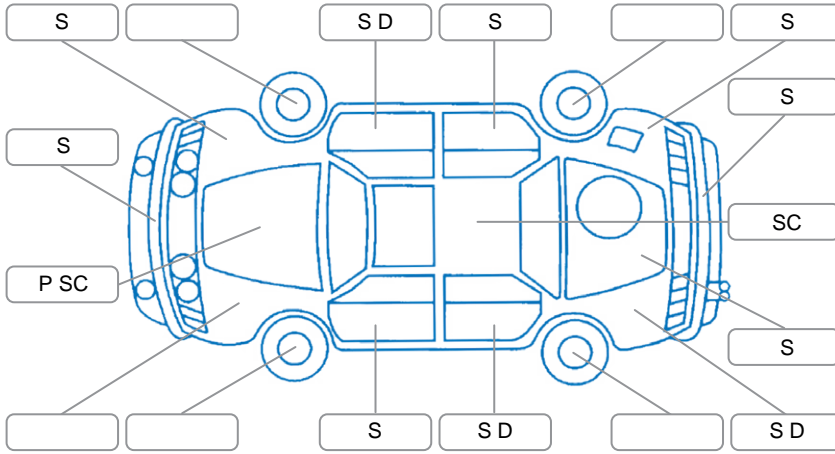

Report ID:	26,061,100	Version:	2
Created:	01 Apr 2026		

Make:	Mazda	Model:	Bt-50
Body Style:	Utility	Year:	2021
Rego No.:	NGZ151	Rego Expiry:	10 Feb 2027
WoF Expiry:	10 Mar 2027	Odometer:	214,296 Kms
Good No.:	26061100	VIN:	MMOUR0YG100118393
Next Service:	222,000 kms	Service History:	Yes

Key

S = Scratch R = Rust C = Crack * = Decals W = Significant scuffs
 D = Dent PT = Paint defect P = Pin dent SC = Stone Chips

Note: some defects and blemishes may not be displayed in the diagram

Body Inspection Comments

Windscreen stone chip cracked

Conditions During Body Inspection

Dry

Under Carriage and Under Bonnet Inspection Comments

4wd
 Transmission oil seepage

Interior Comments

Seats:	FR seat base pad worn
Carpets:	Good
Panels:	RL door trim scratches
Dashboard:	After market installation

General Comments

Note that this ute is constantly asking for a DPF-burn. This is the Diesel Particulate Filter mechanism.

Road Conditions During Test Drive Dry

Engine Timing Mechanism Timing Chain

Evidence of Cam Belt Replacement Yes No Kms